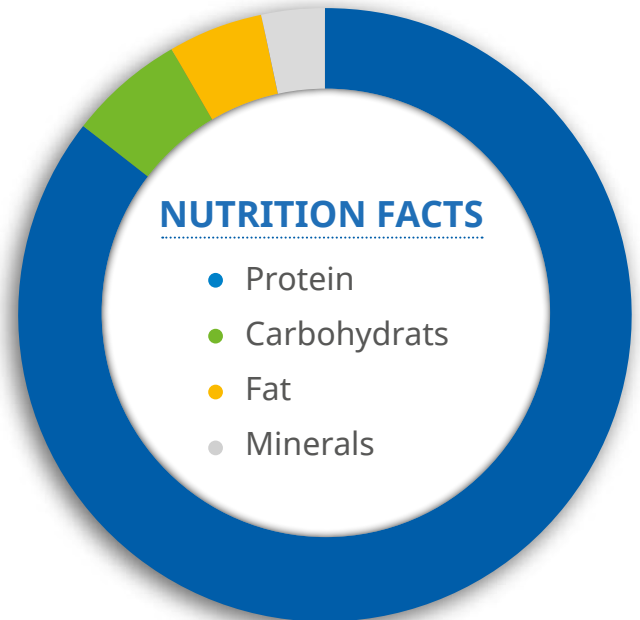

Strong Performance

For you and your customer

- Derived from fresh sweet whey using cutting-edge filtration technology
- Outstanding quality of protein due to gentle processing and drying
- Defined and well-balanced nutrient composition with a high content of essential and branched chain amino acids (BCAA)
- Pleasantly lightly sweet flavour
- Pure odour
- Organic certification (ABCERT DE Öko-006)

ALPAVIT Organic WPC 80:

Essential amino acids

in grams/100 g protein (approx. value)

Threonine	Thr	7.0
Valine	Val	5.7
Methionine	Met	1.7
Isoleucine	Ile	6.4
Leucine	Leu	10.3
Phenylalanine	Phe	3.1
Lysine	Lys	8.7
Tryptophane	Trp	2.4

Non-essential amino acids

in grams/100 g protein

Asparagine	Asp	10.5
Serine	Ser	4.8
Glutamine	Glu	17.6
Proline	Pro	5.9
Glycine	Gly	1.8
Alanine	Ala	4.9
Cystine	Cys	2.3
Tyrosine	Tyr	2.9
Histidine	His	1.7
Arginine	Arg	2.3